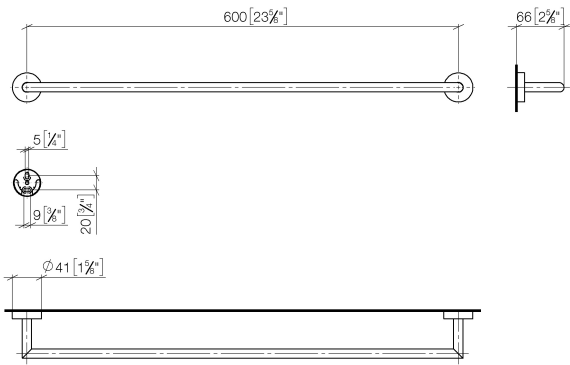

Towel bar - Chrome

ENO

83 060 979

- gauge 600 mm
- width 640mm
- height 40 mm
- rosette Ø 40 mm
- 65mm projection

Fits ELIO, ENO, MEM, META SQUARE, SYNC and TARA ULTRA

Fits: ENO, SYNC, TARA ULTRA, META SQUARE

83 060 979

mm [inches]

83 060 979

Parts for other finishes can be found here: Brushed Platinum

Spare parts list

No.	Item Number	Name	Quantity used	Delivery time
1	05 28 22 622 00-00	holder	1	10
2	08 27 97 500-00	rosette	2	10
3	08 30 11 516 90	ring	2	2
4	08 17 97 560 90	holder	2	2
5	05 30 31 025 00 90	fixing set	2	2
6	08 17 97 501 07	holder	2	2