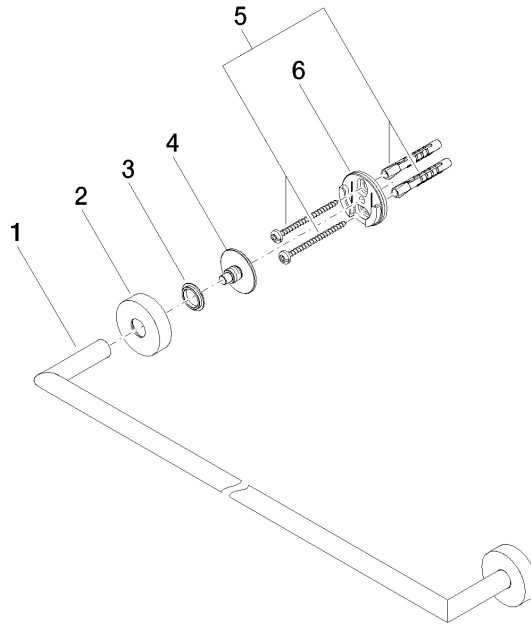

Towel bar - Chrome

ENO

83 060 979

- gauge 600 mm
- width 640mm
- height 40 mm
- rosette Ø 40 mm
- 65mm projection

Fits ELIO, ENO, MEM, META SQUARE, SYNC and TARA ULTRA

Fits: ENO, SYNC, TARA ULTRA, META SQUARE

83 060 979

mm [inches]

83 060 979

Parts for other finishes can be found here: Brushed Platinum

Spare parts list

No.	Item Number	Name	Quantity used	Delivery time
1	05 28 22 622 00-00	holder	1	10
2	08 27 97 500-00	rosette	2	10
3	08 30 11 516 90	ring	2	2
4	08 17 97 560 90	holder	2	2
5	05 30 31 025 00 90	fixing set	2	2
6	08 17 97 501 07	holder	2	2